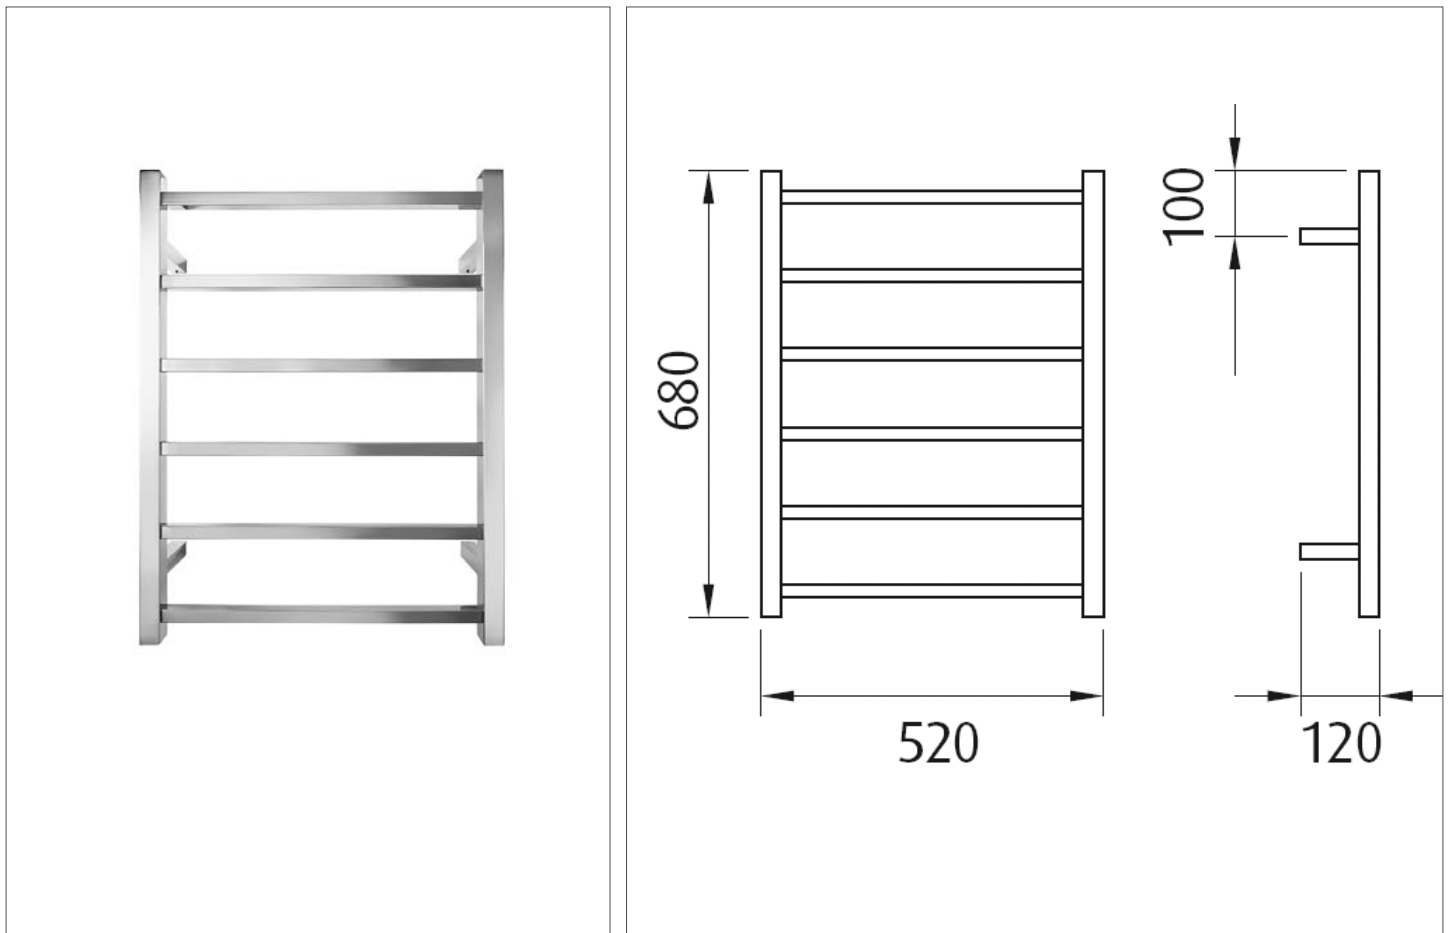

## Forme Square - 6 bar SQUARE

Product code : HTR-TS0601R /HTR-TS0601L

520(w) x 680(h) x 120(d) mm

### Features:

- 6 bars
- Hand polished to a mirror finish
- High grade stainless steel
- Double insulated heating element and Class 1 fully earthed
- Concealed cable kit available on request
- Left and right hand cable options
- Easily installed into new or existing homes

Note: Manufacturing tolerances could cause variances of  $\pm 5$ mm.